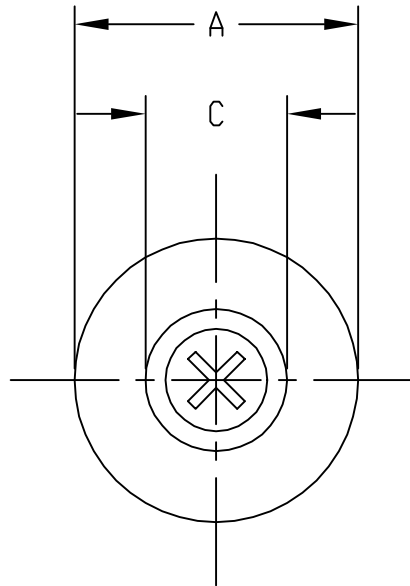

PART
NAME

PLASTIC FOOT

PART
No.

F-7264-A & F-7800-A

MATERIAL:

FOOT - POLYETHYLENE
HARDWARE - STEEL

FINISH:

FOOT - BLACK
HARDWARE - ZINC PLATED

SUPPLIED WITH #6-32 SCREW & NUT
SHIPPED UNASSEMBLED BULK PACKED

PART NO.	A	B	C	D	SCREW LENGTH
F-7264-A	0.750 DIA.	0.375	0.375 DIA.	0.250	0.500 LG.
F-7800-A	0.875 DIA.	0.500	0.375 DIA.	0.375	0.625 LG.