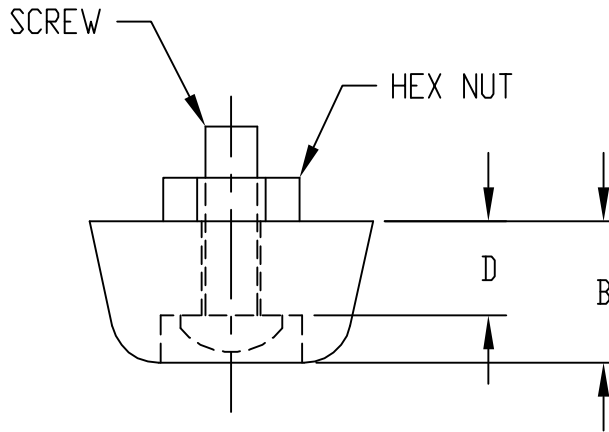

PART
NAME

PLASTIC FOOT

PART
No.

F-7264-A & F-7800-A

MATERIAL:

FOOT - POLYETHYLENE
HARDWARE - STEEL

FINISH:

FOOT - BLACK
HARDWARE - ZINC PLATED

SUPPLIED WITH #6-32 SCREW & NUT
SHIPPED UNASSEMBLED BULK PACKED

PART NO.	A	B	C	D	SCREW LENGTH
F-7264-A	0.750 DIA.	0.375	0.375 DIA.	0.250	0.500 LG.
F-7800-A	0.875 DIA.	0.500	0.375 DIA.	0.375	0.625 LG.